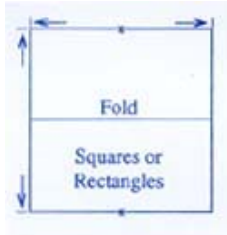

Replacement Spa Covers

All cover inserts are **double wrapped** for longer life!

Spa Cover Prices

Up to 7' x 7' **$325** *Price includes shipping!

Up to 8' x 8' **$350** *Price includes shipping!

Walk-on covers are also available.

Contact us today!

Burch Spas

Coatesville, PA

Phone: **610-384-1986**

Fax: 610-384-0823