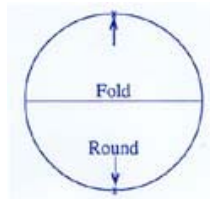

Replacement Spa Covers

All cover inserts are **double wrapped** for longer life!

Spa Cover Prices

Up to 8' x 8' **$350** *Price includes shipping!

Walk-on covers are also available.
Contact us today!

Burch Spas

Coatesville, PA

Phone: **610-384-1986**

Fax: 610-384-0823