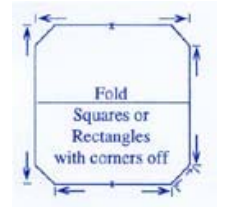

Replacement Spa Covers

All cover inserts are **double wrapped** for longer life!

Spa Cover Prices

Up to 7' x 7' **$325** *Price includes shipping!

Up to 8' x 8' **$350** *Price includes shipping!

Walk-on covers are also available.

Contact us today!

Burch Spas

Coatesville, PA

Phone: **610-384-1986**

Fax: 610-384-0823