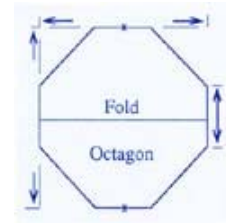

Replacement Spa Covers

All cover inserts are **double wrapped** for longer life!

Spa Cover Prices

Up to 7' x 7' **$325** *Price includes shipping!

Up to 8' x 8' **$350** *Price includes shipping!

Walk-on covers are also available.

Contact us today!

Burch Spas

Coatesville, PA

Phone: **610-384-1986**

Fax: 610-384-0823