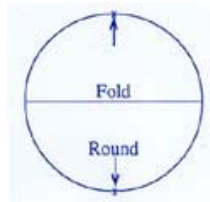

Replacement Spa Covers

All cover inserts are **double wrapped** for longer life!

Spa Cover Prices

Up to 7' x 7' **$325** *Price includes shipping!

Up to 8' x 8' **$350** *Price includes shipping!

Walk-on covers are also available.

Contact us today!

Burch Spas

Coatesville, PA

Phone: **610-384-1986**

Fax: 610-384-0823