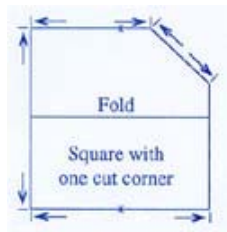

Replacement Spa Covers

All cover inserts are **double wrapped** for longer life!

Spa Cover Prices

Up to 7' x 7' **$325** *Price includes shipping!

Up to 8' x 8' **$350** *Price includes shipping!

Walk-on covers are also available.

Contact us today!

Burch Spas

Coatesville, PA

Phone: **610-384-1986**

Fax: 610-384-0823