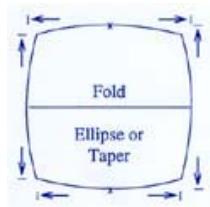

Replacement Spa Covers

All cover inserts are **double wrapped** for longer life!

Spa Cover Prices

Up to 7' x 7' **$325** *Price includes shipping!

Up to 8' x 8' **$350** *Price includes shipping!

Walk-on covers are also available.

Contact us today!

Burch Spas

Coatesville, PA

Phone: **610-384-1986**

Fax: 610-384-0823